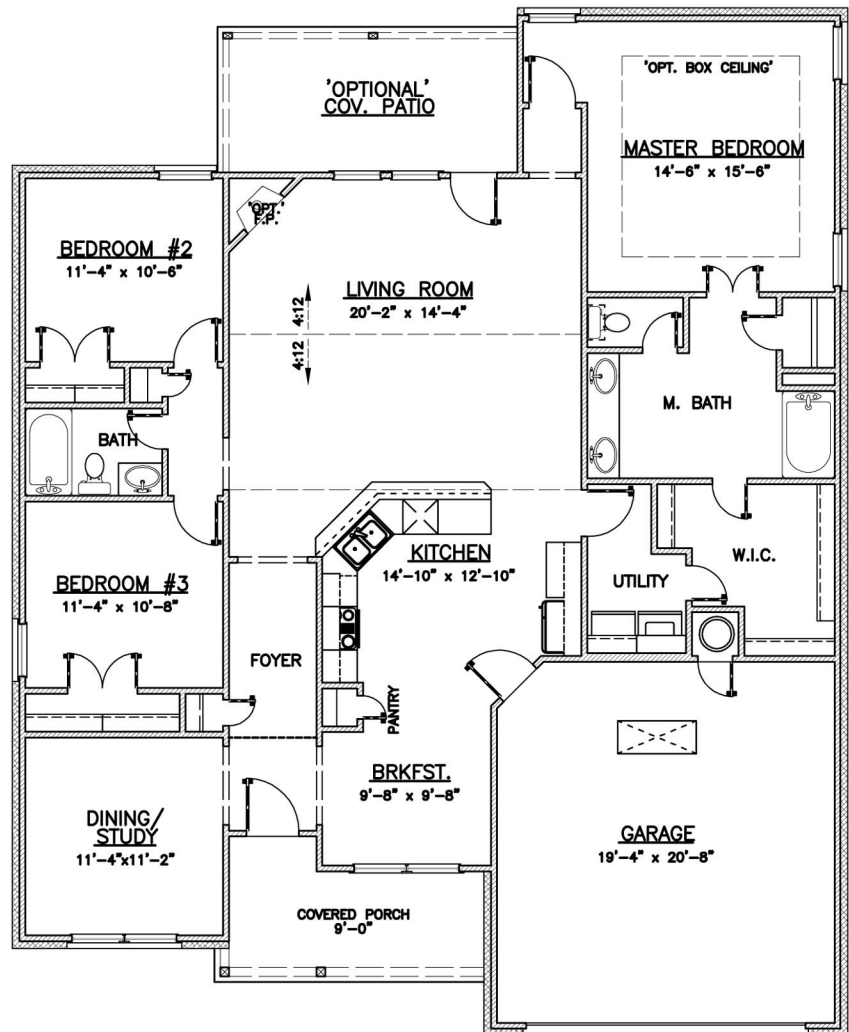

www.butlerhomesllc.com

BUTLER HOMES

Better Designs For Better Living

Main Office:
25 Cypress Circle
Pryor, OK 74361
Ph.918.824.2700

THE "AIDAN I"

Approximately
1,898 Sq. Ft.