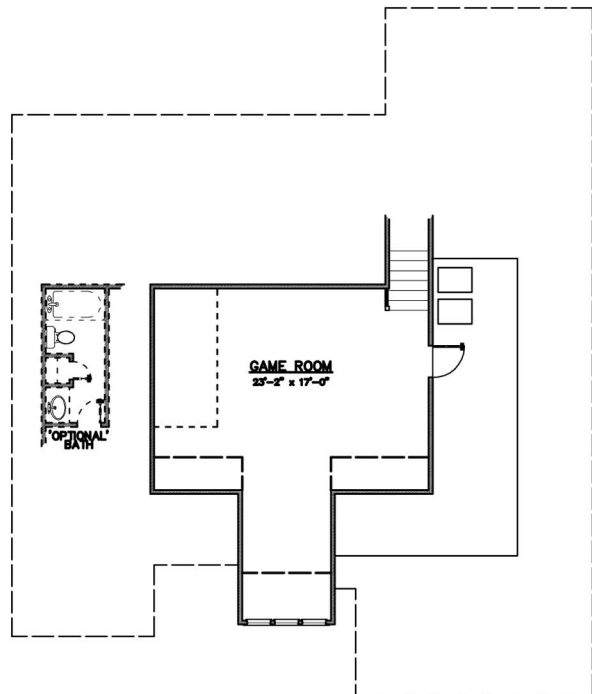

www.butlerhomesllc.com

BUTLER HOMES

Better Designs For Better Living

Main Office:
25 Cypress Circle
Pryor, OK 74361
Ph.918.824.2700

THE "AIDAN II"

Approximately
2,538 Sq. Ft.