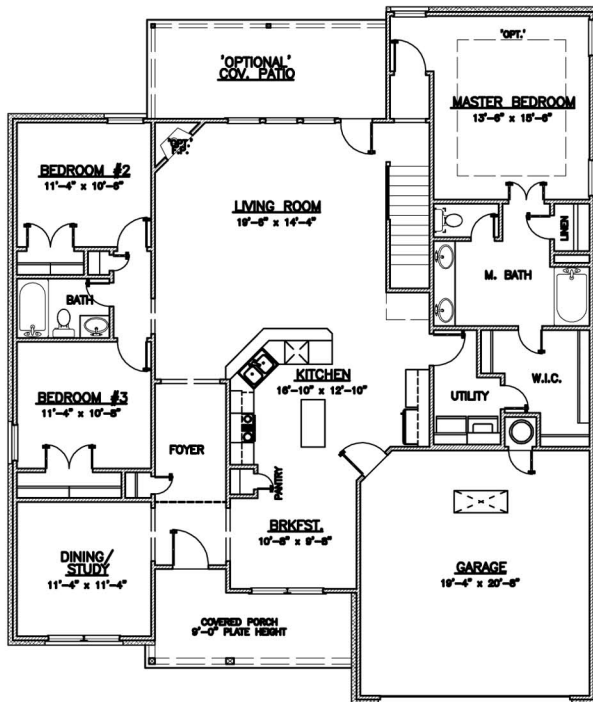

www.butlerhomesllc.com

BUTLER HOMES

Better Designs For Better Living

Main Office:
25 Cypress Circle
Pryor, OK 74361
Ph.918.824.2700

THE "AIDAN II"

Approximately
2,538 Sq. Ft.