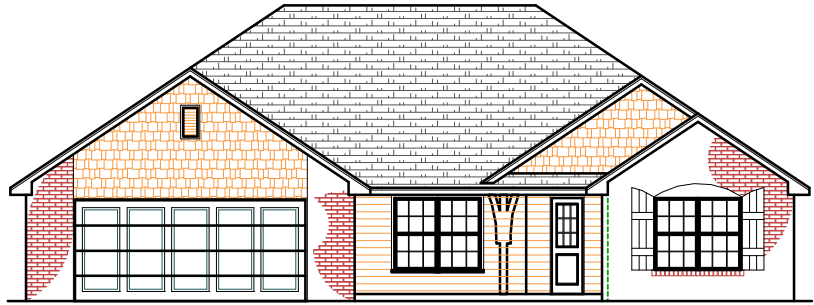

BUTLER HOMES

Better Designs For Better Living

DETAILS

BEDROOMS	4
BATHS	2
GARAGE	2 CAR
STORIES	1
SQ FOOTAGE	1,601

THE "ASHLEY"

FRONT VIEW