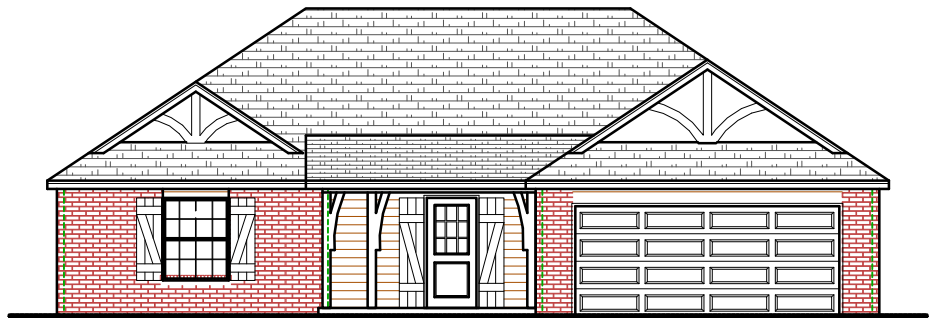

BUTLER HOMES

Better Designs For Better Living

THE "BAILEY I"

DETAILS

BEDROOMS	3
BATHS	2
GARAGE	2 CAR
STORIES	1
SQ FOOTAGE	1,526

FRONT VIEW