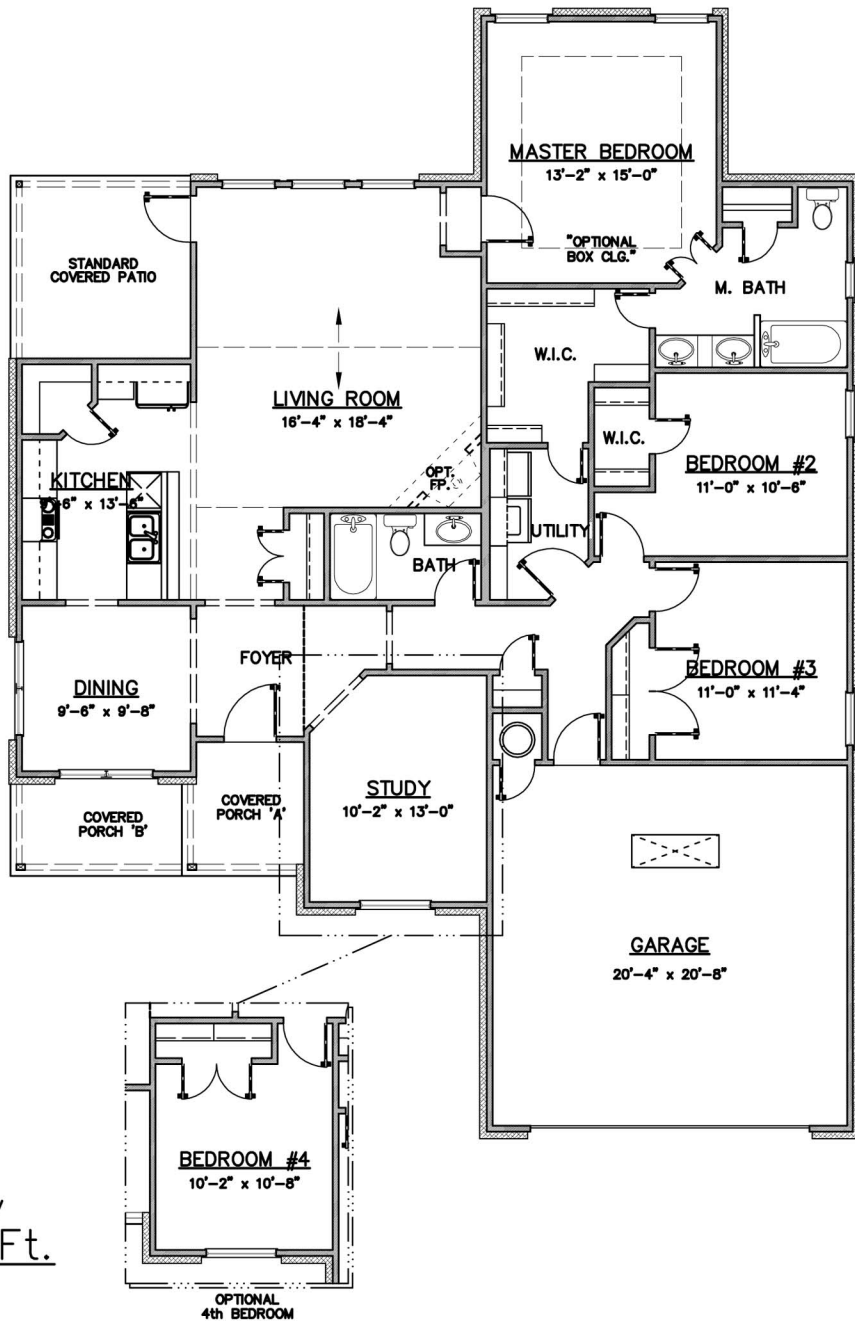

## THE "CAILLEY"

STANDARD 'A'

OPTIONAL "B"

Approximately  
1,800 Sq. Ft.

OPTIONAL  
4th BEDROOM