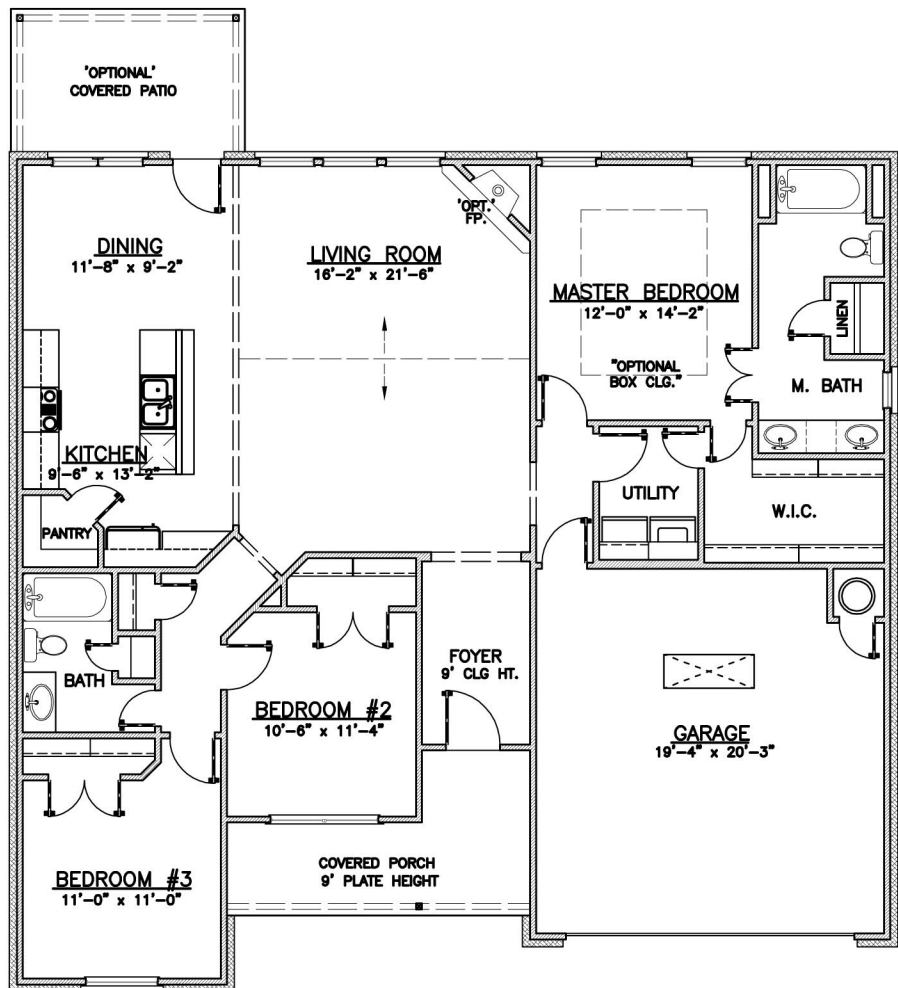

www.butlerhomesllc.com

BUTLER HOMES

Better Designs For Better Living

Main Office:
25 Cypress Circle
Pryor, OK 74361
Ph.918.824.2700

THE "EMRY"

Approximately
1,650 Sq. Ft.